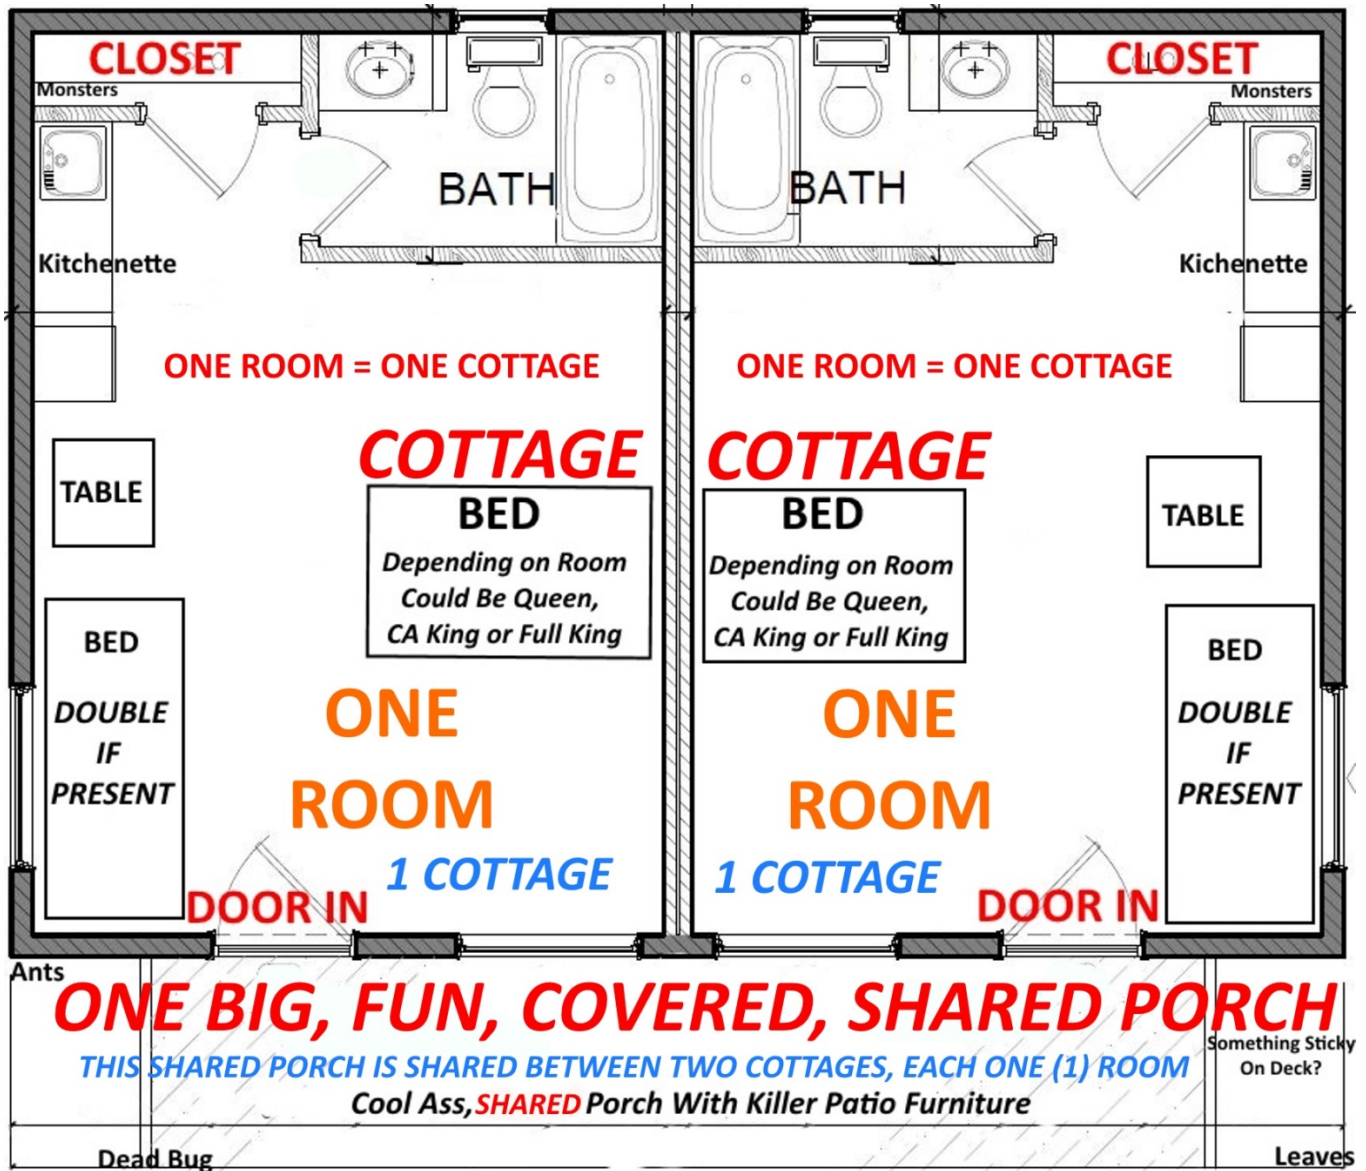

Our ONE ROOM Cottages

ONE ROOM COTTAGES ARE ONE (1) ROOM

- **ONE ROOM** – Kitchenette, Bed(s), Table, Chairs, TV ... ALL In SAME, ONE (1) Room
- ALL ONE ROOM Cottages Are ONE ROOM 300-400 Square Feet In Size
- **Cottages Are NOT Two Rooms**
 - Cottage Rooms Are NOT Adjoined
 - There Is NO Interior Door Connecting Our ONE ROOM Cottages Together
- **ONE ROOM Cottages Are NOT Three, Or Four Rooms**
 - **ONE ...The Number Between Zero And Two**
 - ONE ROOM
 - ONE ROOM = ONE COTTAGE
 - ONE COTTAGE = ONE ROOM

Anyone Seeing A Pattern Here?

EACH COTTAGE = ONE ROOM

- Cottage 1 = ONE ROOM
- Cottage 2 = ONE ROOM
- Cottage 3 = ONE ROOM
- Cottage 4 = ONE ROOM
- Cottage 5 = ONE ROOM
- Cottage 6 = ONE ROOM

- Cottage, Florida = ONE ROOM
- Cottage, Palm = ONE ROOM
- Cottage, Sunshine = ONE ROOM
- Cottage, Sunset = ONE ROOM
- Cottage, Fireside = ONE ROOM
- Cottage, The Captain = ONE ROOM

EACH COTTAGE HAS ITS OWN BATHROOM

THE COTTAGES ARE NOT ADJOINED

THE COTTAGES DO NOT HAVE DOORS CONNECTING THEM

THE COTTAGES SHARE PORCHES WITH ONE OTHER COTTAGE

EACH COTTAGE HAS ITS OWN ENTRANCE