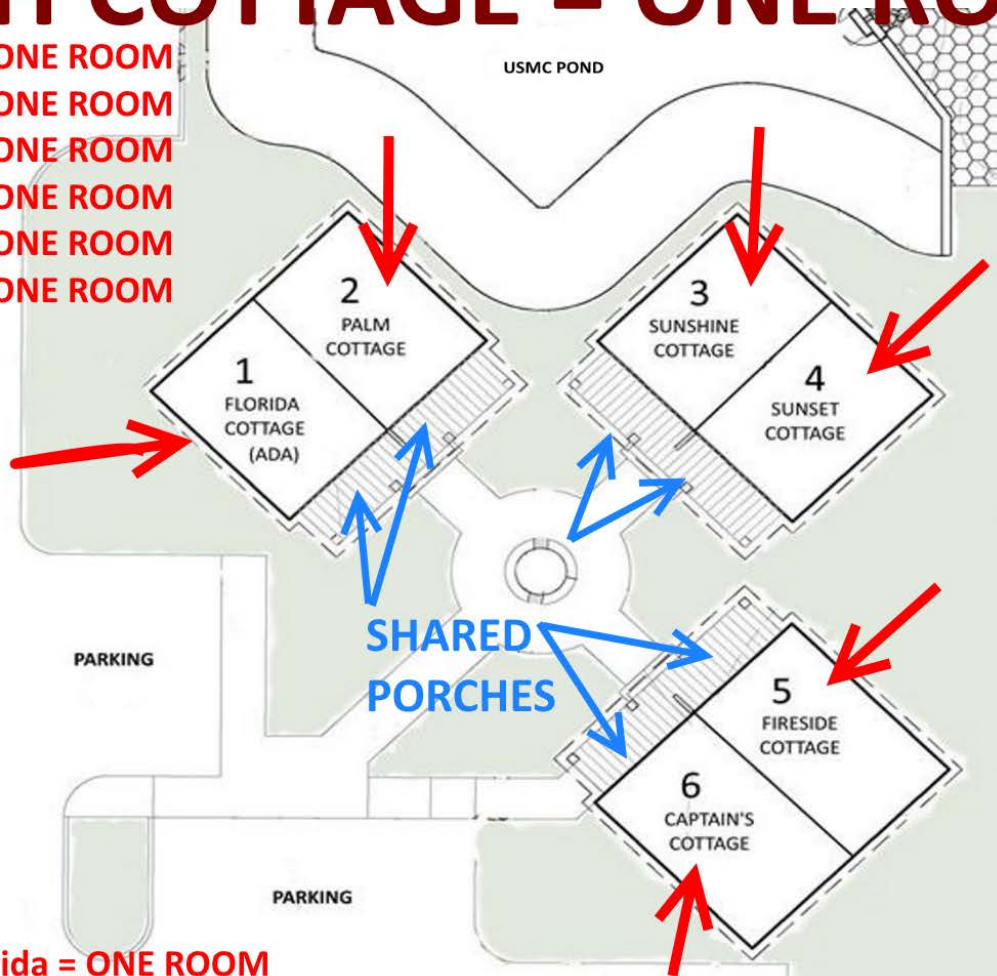

Our ONE ROOM Cottages

ONE ROOM COTTAGES ARE ONE (1) ROOM

- **ONE ROOM** – Kitchenette, Bed(s), Table, Chairs, TV ... ALL In SAME, ONE (1) Room
- ALL ONE ROOM Cottages Are ONE ROOM 300-400 Square Feet In Size
- **Cottages Are NOT Two Rooms**
 - Cottage Rooms Are NOT Adjoined
 - There Is NO Interior Door Connecting Our ONE ROOM Cottages Together
- **ONE ROOM Cottages Are NOT Three, Or Four Rooms**
 - **ONE ...The Number Between Zero And Two**
 - ONE ROOM
 - ONE ROOM = ONE COTTAGE
 - ONE COTTAGE = ONE ROOM

Anyone Seeing A Pattern Here?

EACH COTTAGE = ONE ROOM

- Cottage 1 = ONE ROOM
- Cottage 2 = ONE ROOM
- Cottage 3 = ONE ROOM
- Cottage 4 = ONE ROOM
- Cottage 5 = ONE ROOM
- Cottage 6 = ONE ROOM

- Cottage, Florida = ONE ROOM
- Cottage, Palm = ONE ROOM
- Cottage, Sunshine = ONE ROOM
- Cottage, Sunset = ONE ROOM
- Cottage, Fireside = ONE ROOM
- Cottage, The Captain = ONE ROOM

EACH COTTAGE HAS ITS OWN BATHROOM

THE COTTAGES ARE NOT ADJOINED

THE COTTAGES DO NOT HAVE DOORS CONNECTING THEM

THE COTTAGES SHARE PORCHES WITH ONE OTHER COTTAGE

EACH COTTAGE HAS ITS OWN ENTRANCE